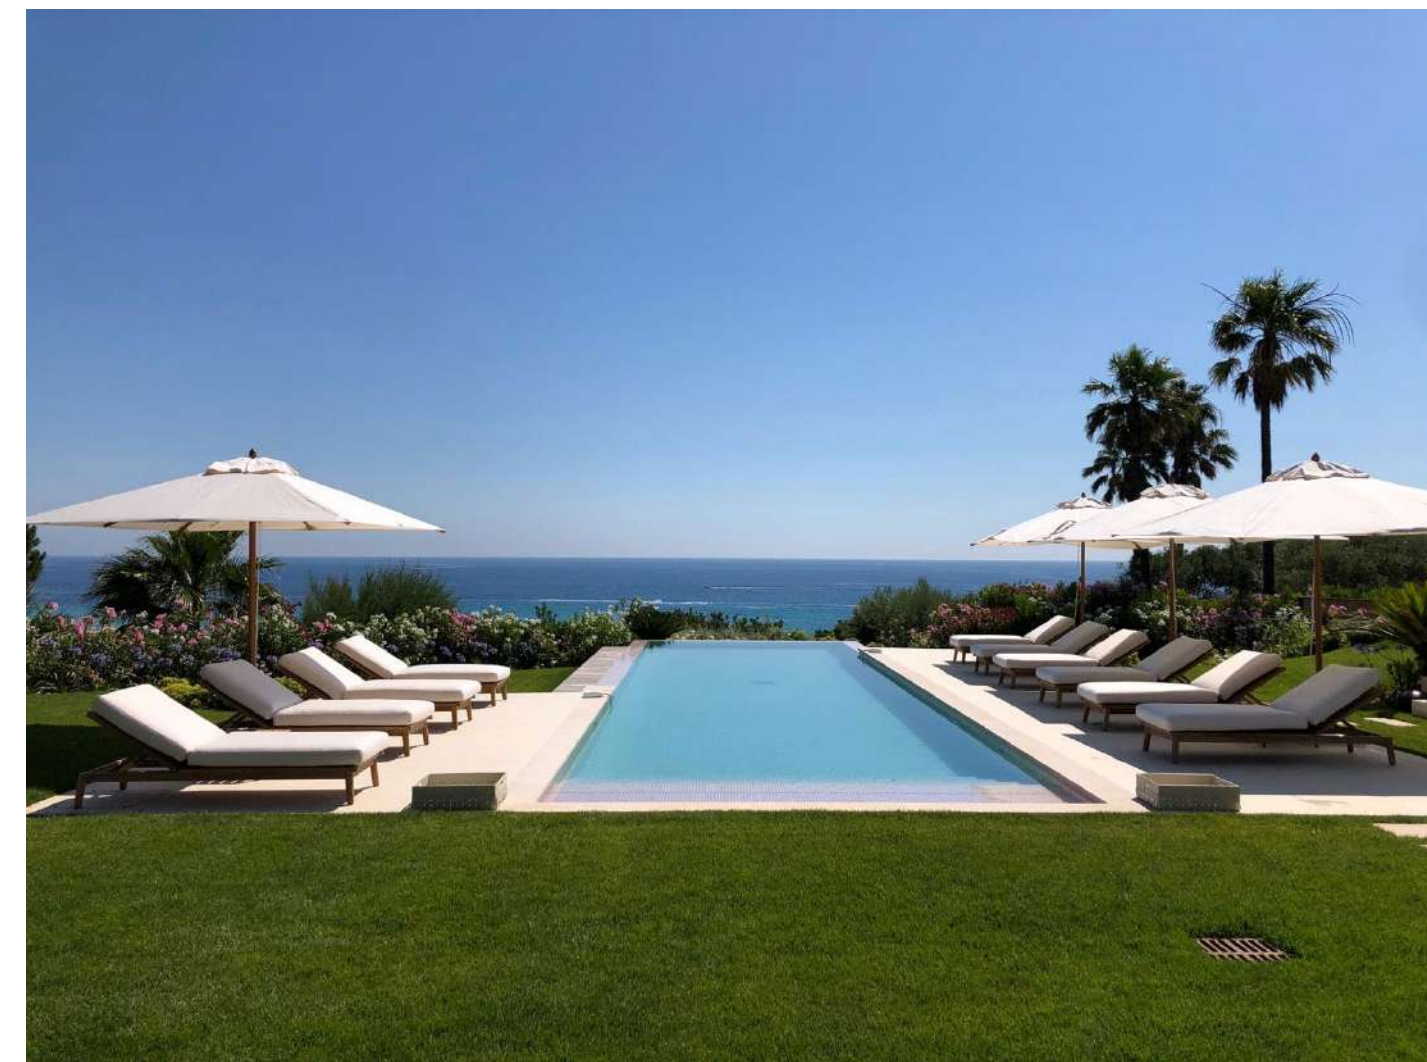

GR
Collection

QUEBEC