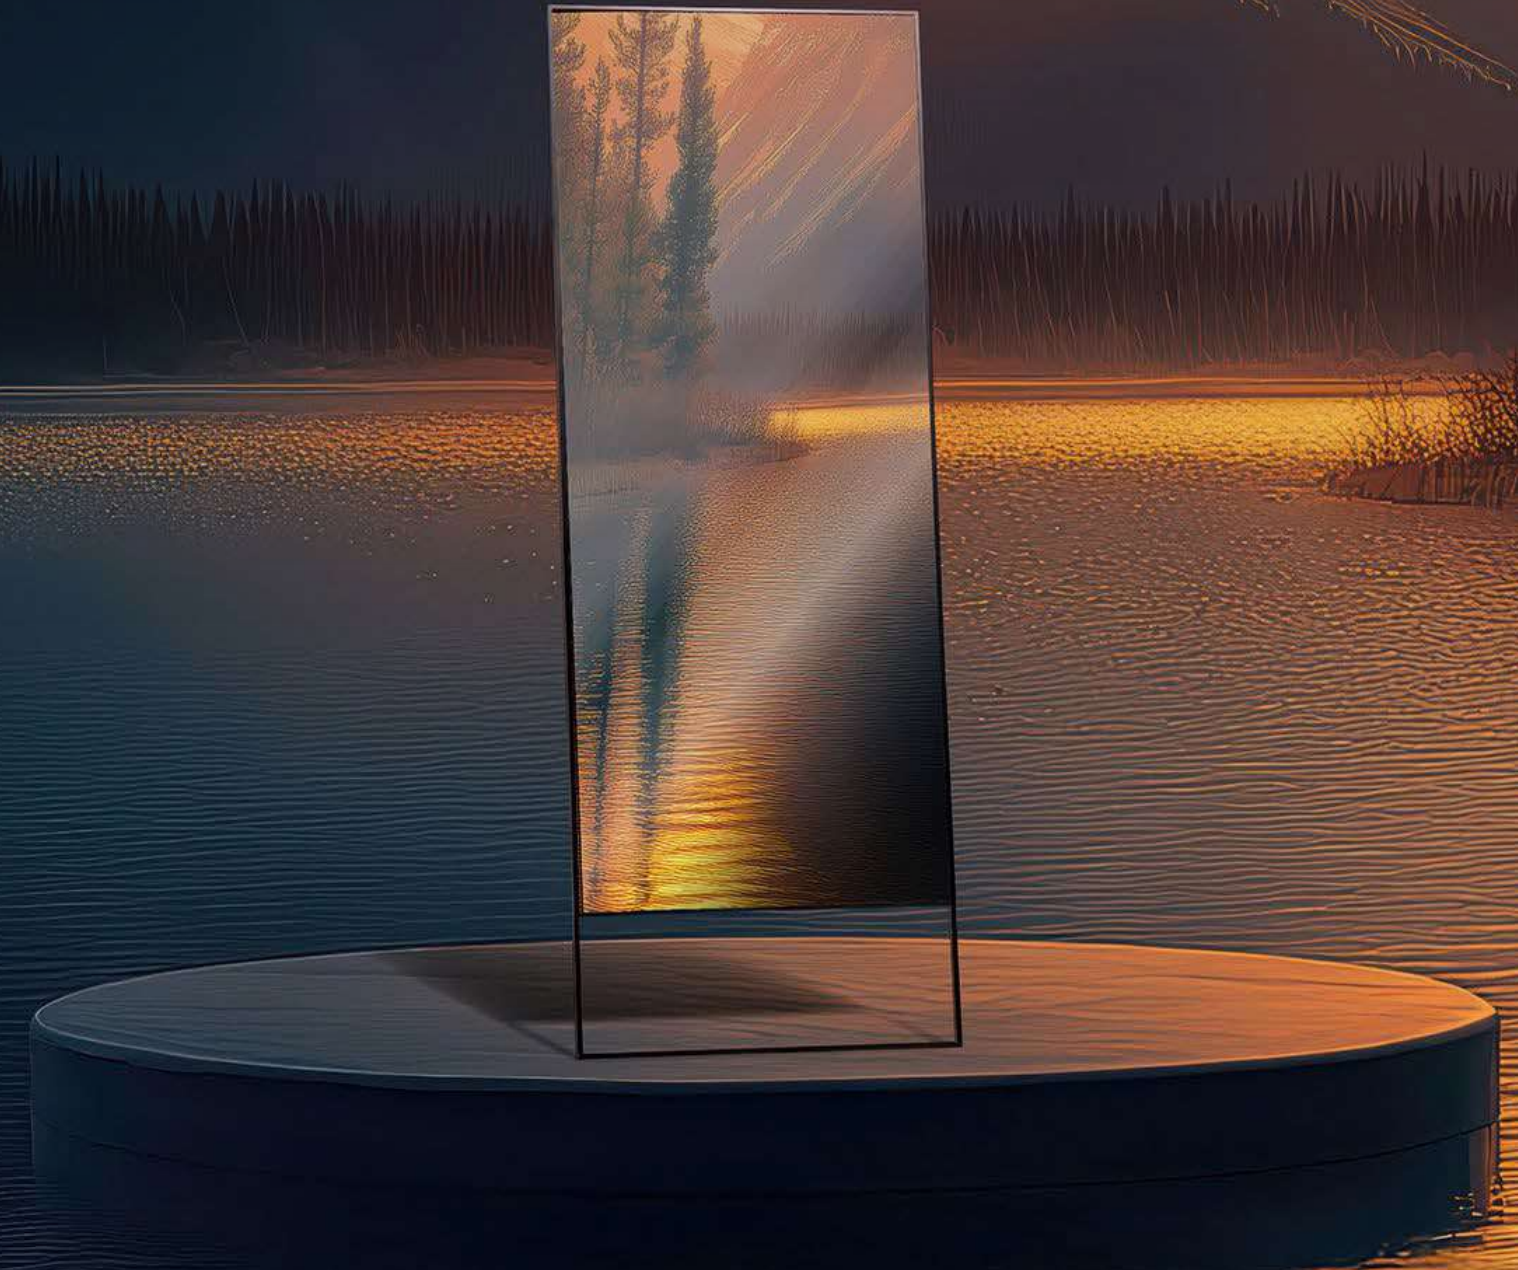

GREGOIR RÊVE

Wake up to a renewed dream...

FEATURING

- + Kasteel Diependael
- + Camerich Europe
- + GR Collection Indoor
- + GR Collection Outdoor Furniture
- + Geodesis Home Fragrances