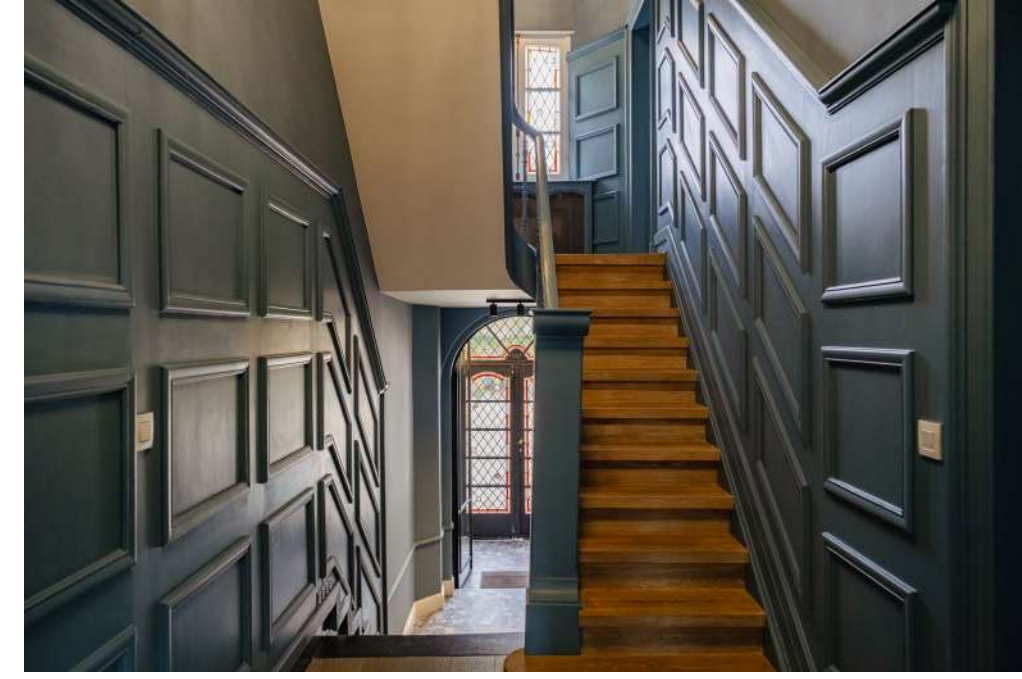

GREGOIR RÊVE

KASTEEL
DIEPENDAEL
BY GREGOIR